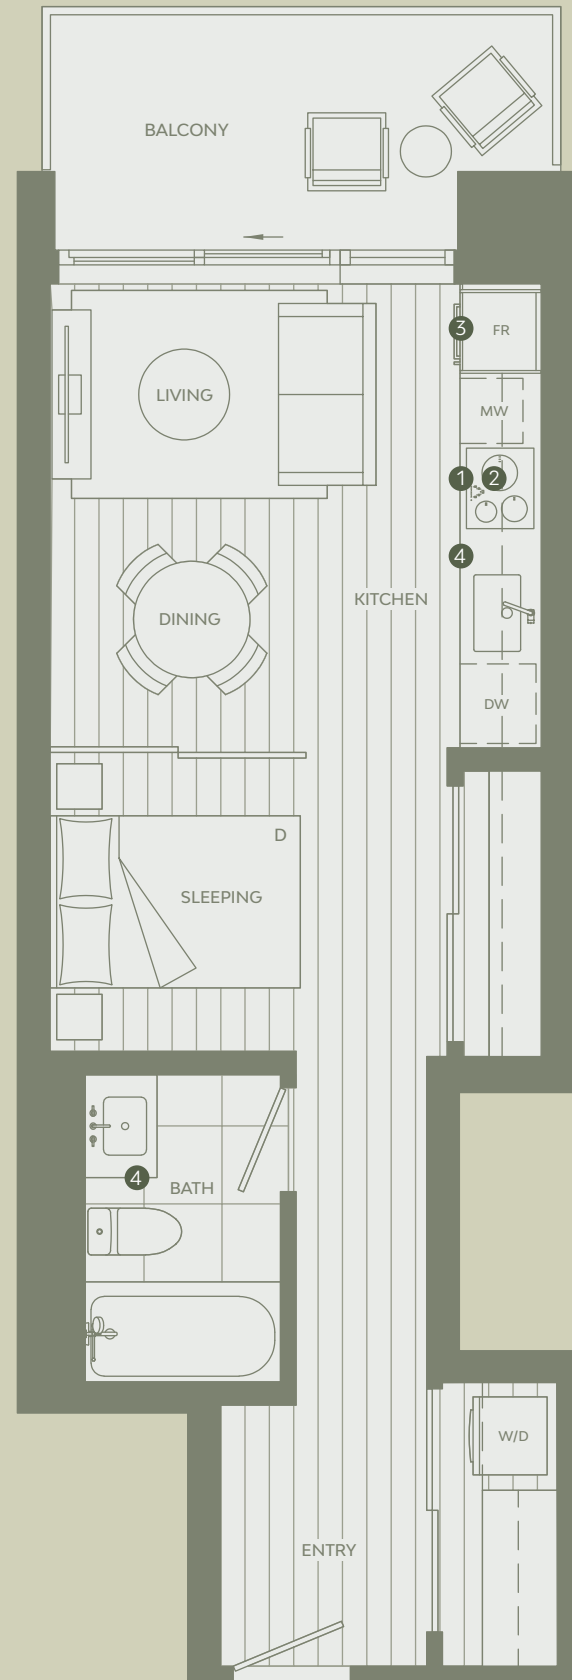

A1a

STUDIO

Total Living 518 SF

Interior 443 SF

Exterior 75 SF

STATE-OF-THE-ART INCLUSIONS

- 1 Miele 24" Oven
- 2 Miele 24" Cooktop
- 3 Miele 24" Fridge
- 4 Italian-made Cabinetry

LEVEL 08 - 30

RISE COLLECTION

Select plans with full-height balcony walls alternate on different levels.

This is not an offering for sale. Any such offering can only be made with a disclosure statement. Prices are subject to change without notice. The developer reserves the right to make changes and modifications to the information contained herein without prior notice. Dimensions, sizes, areas, specifications layout and materials are approximate only and subject to change without notice. E.R.O.E.