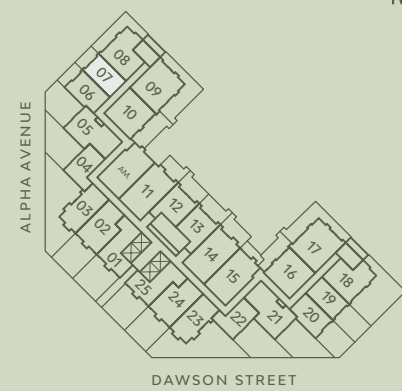

A2

STUDIO

Total Living 540 - 568 SF

Interior 443 - 471 SF

Exterior 97 - 108 SF

STATE-OF-THE-ART INCLUSIONS

- 1 Miele 24" Oven
- 2 Miele 24" Cooktop
- 3 Miele 24" Fridge
- 4 Italian-made Cabinetry

LEVEL 04

LEVEL 05