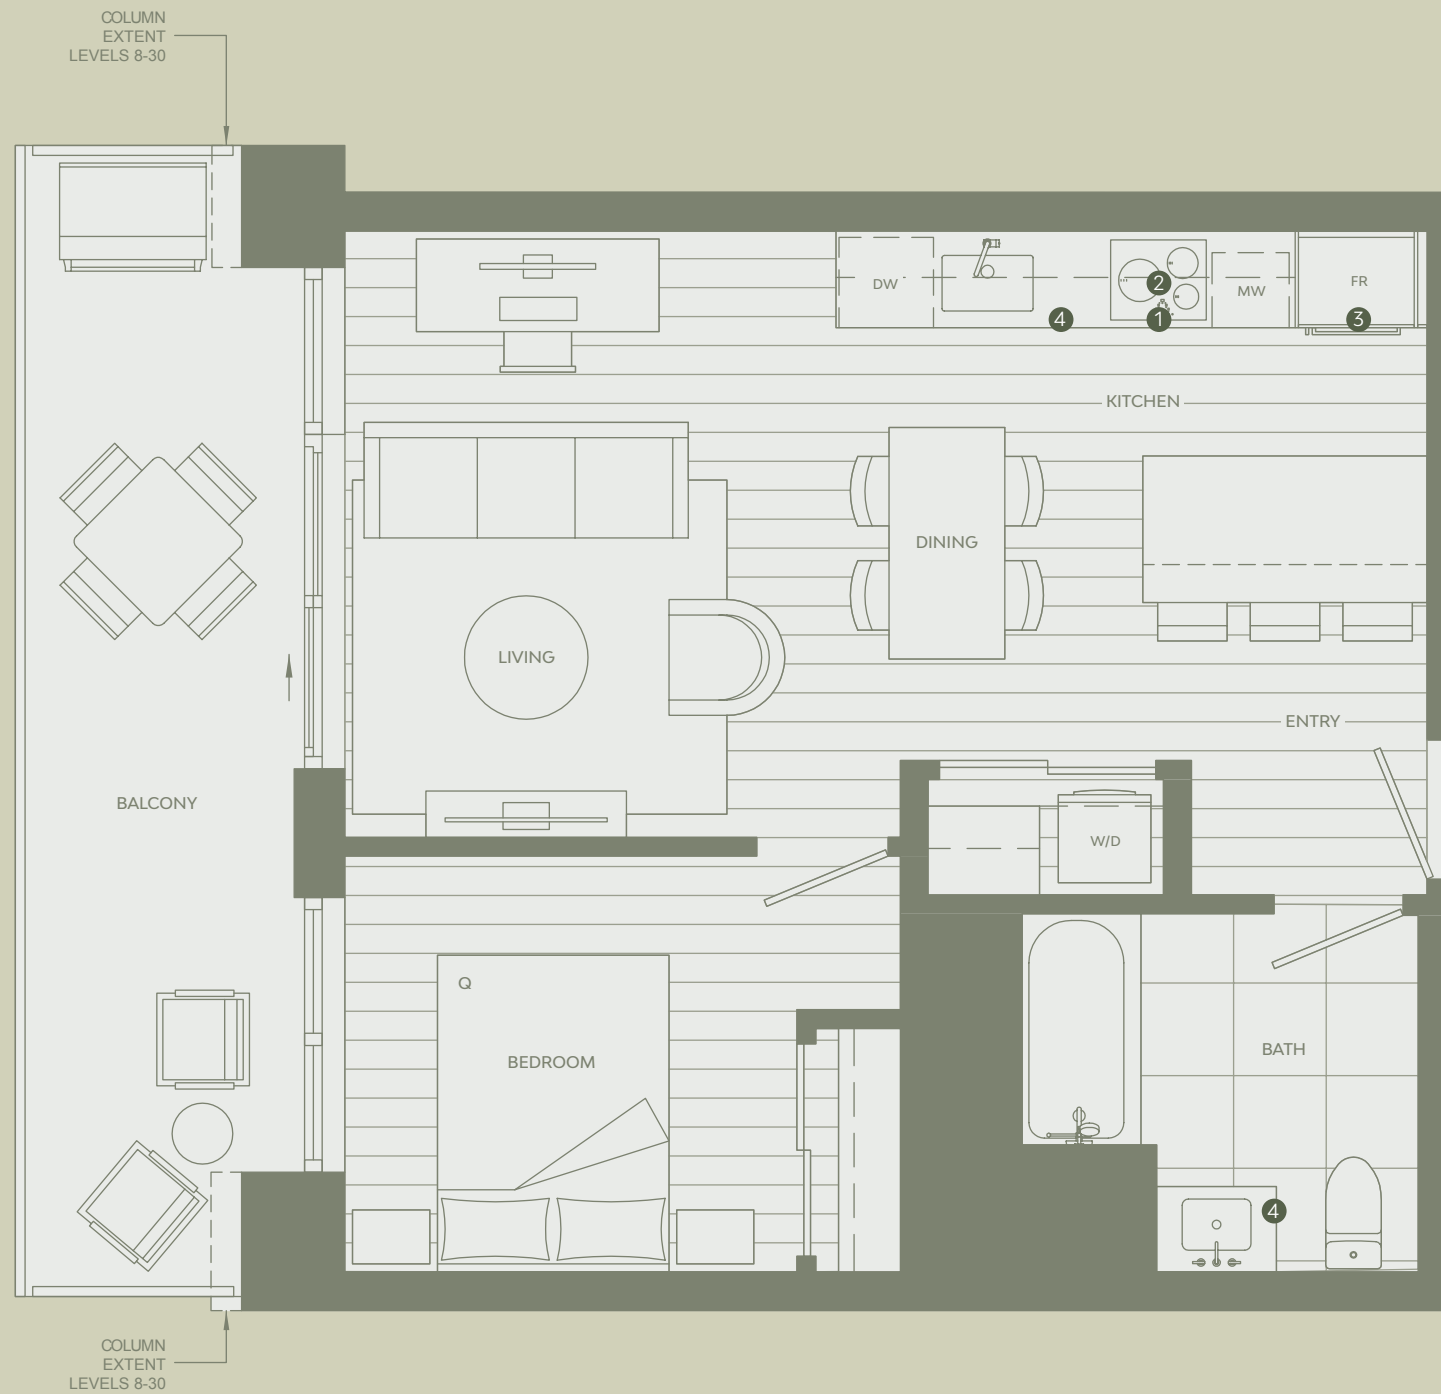

B4c

1 BEDROOM

Total Living 707 SF

Interior 570 SF
Exterior 137 SF

STATE-OF-THE-ART INCLUSIONS

- 1 Miele 24" Oven
- 2 Miele 24" Cooktop
- 3 Miele 30" Fridge
- 4 Italian-made Cabinetry

LEVEL 08 - 30

Select plans with full-height balcony walls alternate on different levels.