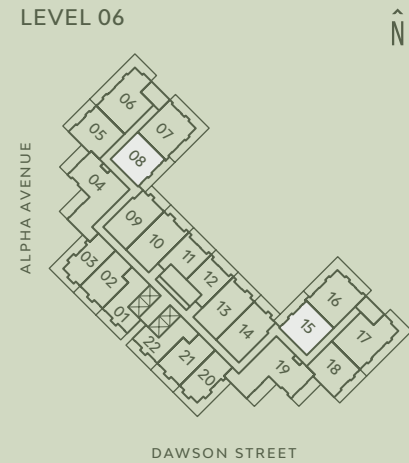

B7

1 BEDROOM & FLEX

Total Living 1,590 SF

Interior 869 SF

Exterior 721 SF

STATE-OF-THE-ART INCLUSIONS

- 1 Miele 24" Oven
- 2 Miele 24" Cooktop
- 3 Miele 30" Fridge
- 4 Italian-made Cabinetry
- 5 Closet System from Inform Projects

LEVEL 06

LEVEL 07