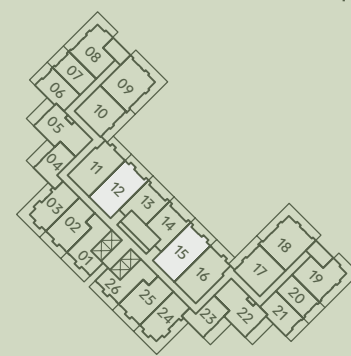

## 1 BEDROOM & DEN

Total Living 900 – 1,023 SF

Interior 792 – 809 SF

Exterior 108 – 231 SF

### STATE-OF-THE-ART INCLUSIONS

- 1 Miele 24" Oven
- 2 Miele 24" Cooktop
- 3 Miele 30" Fridge
- 4 Italian-made Cabinetry
- 5 Closet System from Inform Projects

LEVEL 04

LEVEL 05

LEVEL 06

Select plans with full-height balcony walls alternate on different levels.