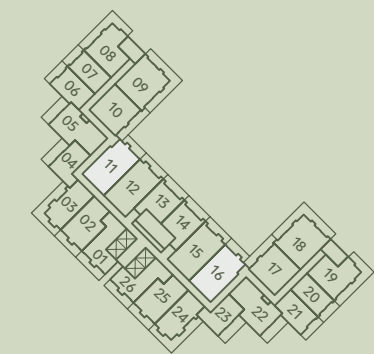

C5

1 BEDROOM & DEN

Total Living 900 - 1,072 SF

Interior 798 SF

Exterior 102 - 113 SF

STATE-OF-THE-ART INCLUSIONS

- 1 Miele 24" Oven
- 2 Miele 24" Cooktop
- 3 Miele 30" Fridge
- 4 Italian-made Cabinetry
- 5 Closet System from Inform Projects

LEVEL 04

LEVEL 05

LEVEL 06