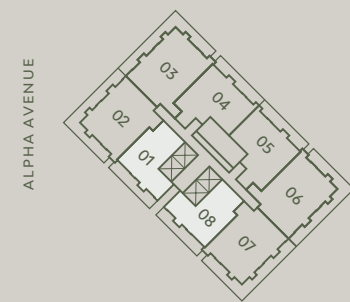

E3d

2 BEDROOM & FLEX

Total Living 1,021 SF

Interior 841 SF

Exterior 180 SF

STATE-OF-THE-ART INCLUSIONS

1. 1 Miele 30" Oven
2. 2 Miele 30" Cooktop
3. 3 Miele 30" Fridge
4. 4 Italian-made Cabinetry
5. 5 Closet System from Inform Projects
6. 6 Pull Out Pantry
7. 7 Steam Closet

LEVEL 36 - 40

ALPHA AVENUE

DAWSON STREET