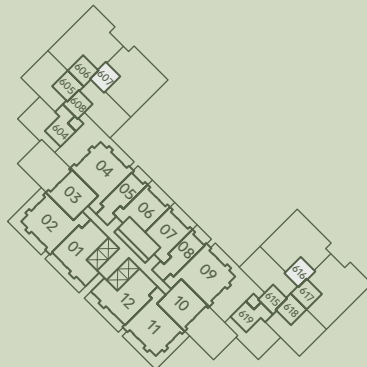

E4

2 BEDROOM & FLEX

Total Living 2,351 - 2,356 SF

Interior 962 - 967 SF

Exterior 1,389 SF

STATE-OF-THE-ART INCLUSIONS

- 1 Miele 30" Oven
- 2 Miele 30" Cooktop
- 3 Miele 30" Fridge
- 4 Italian-made Cabinetry
- 5 Closet System from Inform Projects

LEVEL 06

LEVEL 07

Select plans with full-height balcony walls alternate on different levels.

This is not an offering for sale. Any such offering can only be made with a disclosure statement. Prices are subject to change without notice. The developer reserves the right to make changes and modifications to the information contained herein without prior notice. Dimensions, sizes, areas, specifications layout and materials are approximate only and subject to change without notice. E.R.O.E.