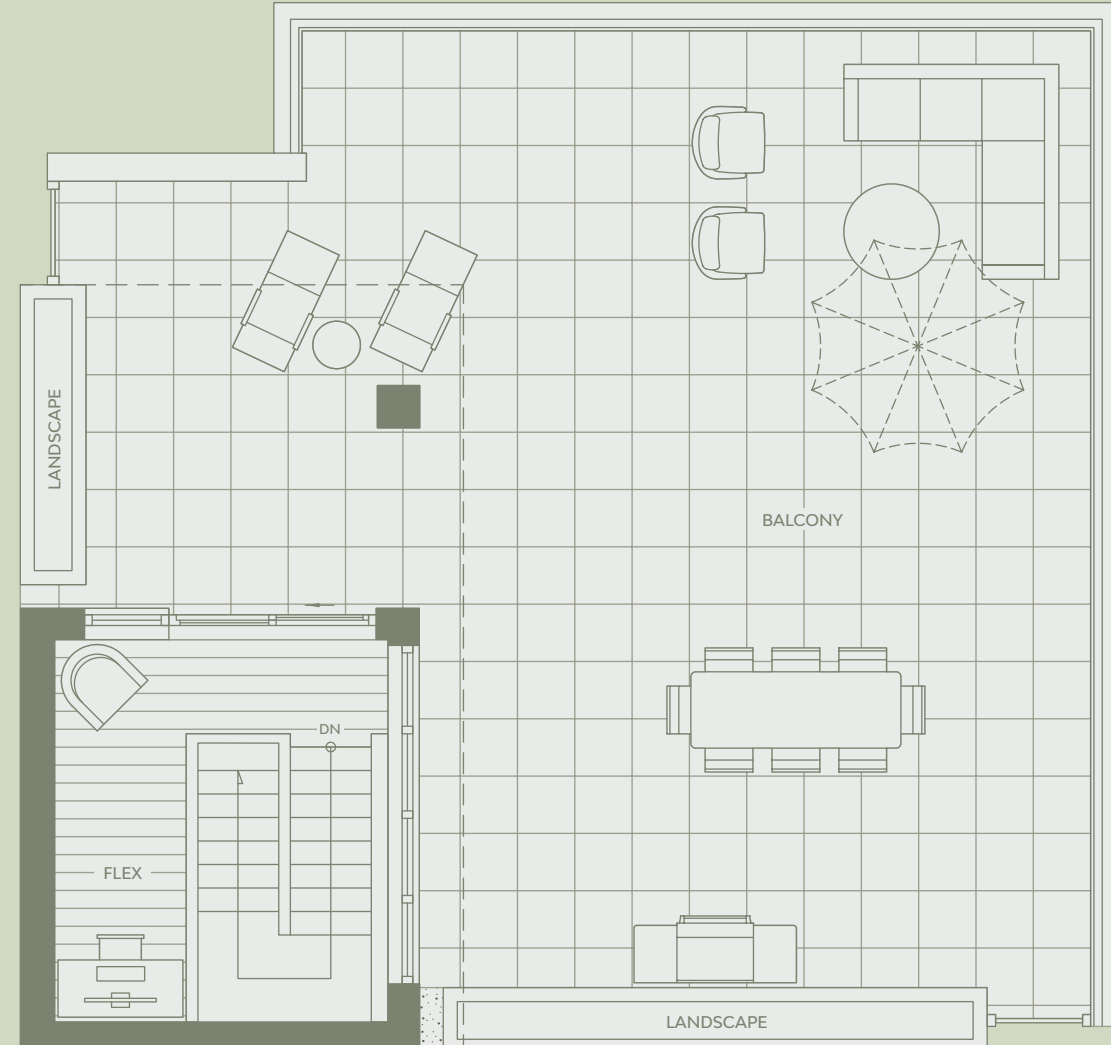

E4

2 BEDROOM & FLEX

Total Living 2,351 - 2,356 SF

Interior 962 - 967 SF

Exterior 1,389 SF

STATE-OF-THE-ART INCLUSIONS

- 1 Miele 30" Oven
- 2 Miele 30" Cooktop
- 3 Miele 30" Fridge
- 4 Italian-made Cabinetry
- 5 Closet System from Inform Projects

LEVEL 06

LEVEL 07

Select plans with full-height balcony walls alternate on different levels.

This is not an offering for sale. Any such offering can only be made with a disclosure statement. Prices are subject to change without notice. The developer reserves the right to make changes and modifications to the information contained herein without prior notice. Dimensions, sizes, areas, specifications layout and materials are approximate only and subject to change without notice. E.R.O.E.