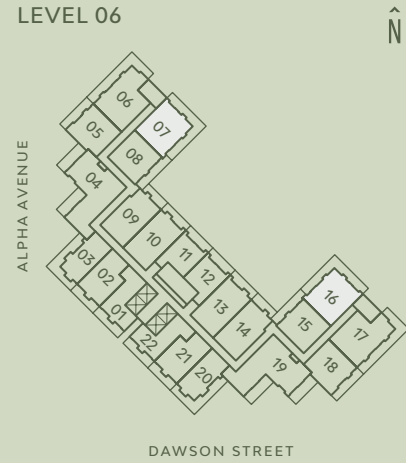

E4

2 BEDROOM & FLEX

Total Living 2,351 - 2,356 SF

Interior 962 - 967 SF

Exterior 1,389 SF

STATE-OF-THE-ART INCLUSIONS

- 1 Miele 30" Oven
- 2 Miele 30" Cooktop
- 3 Miele 30" Fridge
- 4 Italian-made Cabinetry
- 5 Closet System from Inform Projects

LEVEL 06

LEVEL 07

Select plans with full-height balcony walls alternate on different levels.

This is not an offering for sale. Any such offering can only be made with a disclosure statement. Prices are subject to change without notice. The developer reserves the right to make changes and modifications to the information contained herein without prior notice. Dimensions, sizes, areas, specifications layout and materials are approximate only and subject to change without notice. E.R.O.E.