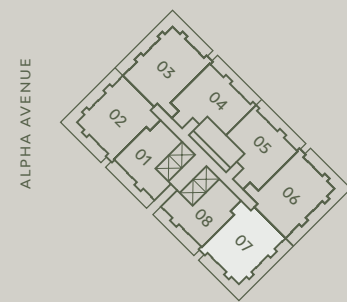

G1a

3 BEDROOM

Total Living 1,477 SF

Interior 1,073 SF
Exterior 404 SF

STATE-OF-THE-ART INCLUSIONS

1. 1 Miele 30" Oven
2. 2 Miele 30" Cooktop
3. 3 Miele 30" Fridge
4. 4 Italian-made Cabinetry
5. 5 Closet System from Inform Projects
6. 6 Steam Closet

LEVEL 36 - 39

ALPHA AVENUE

DAWSON STREET