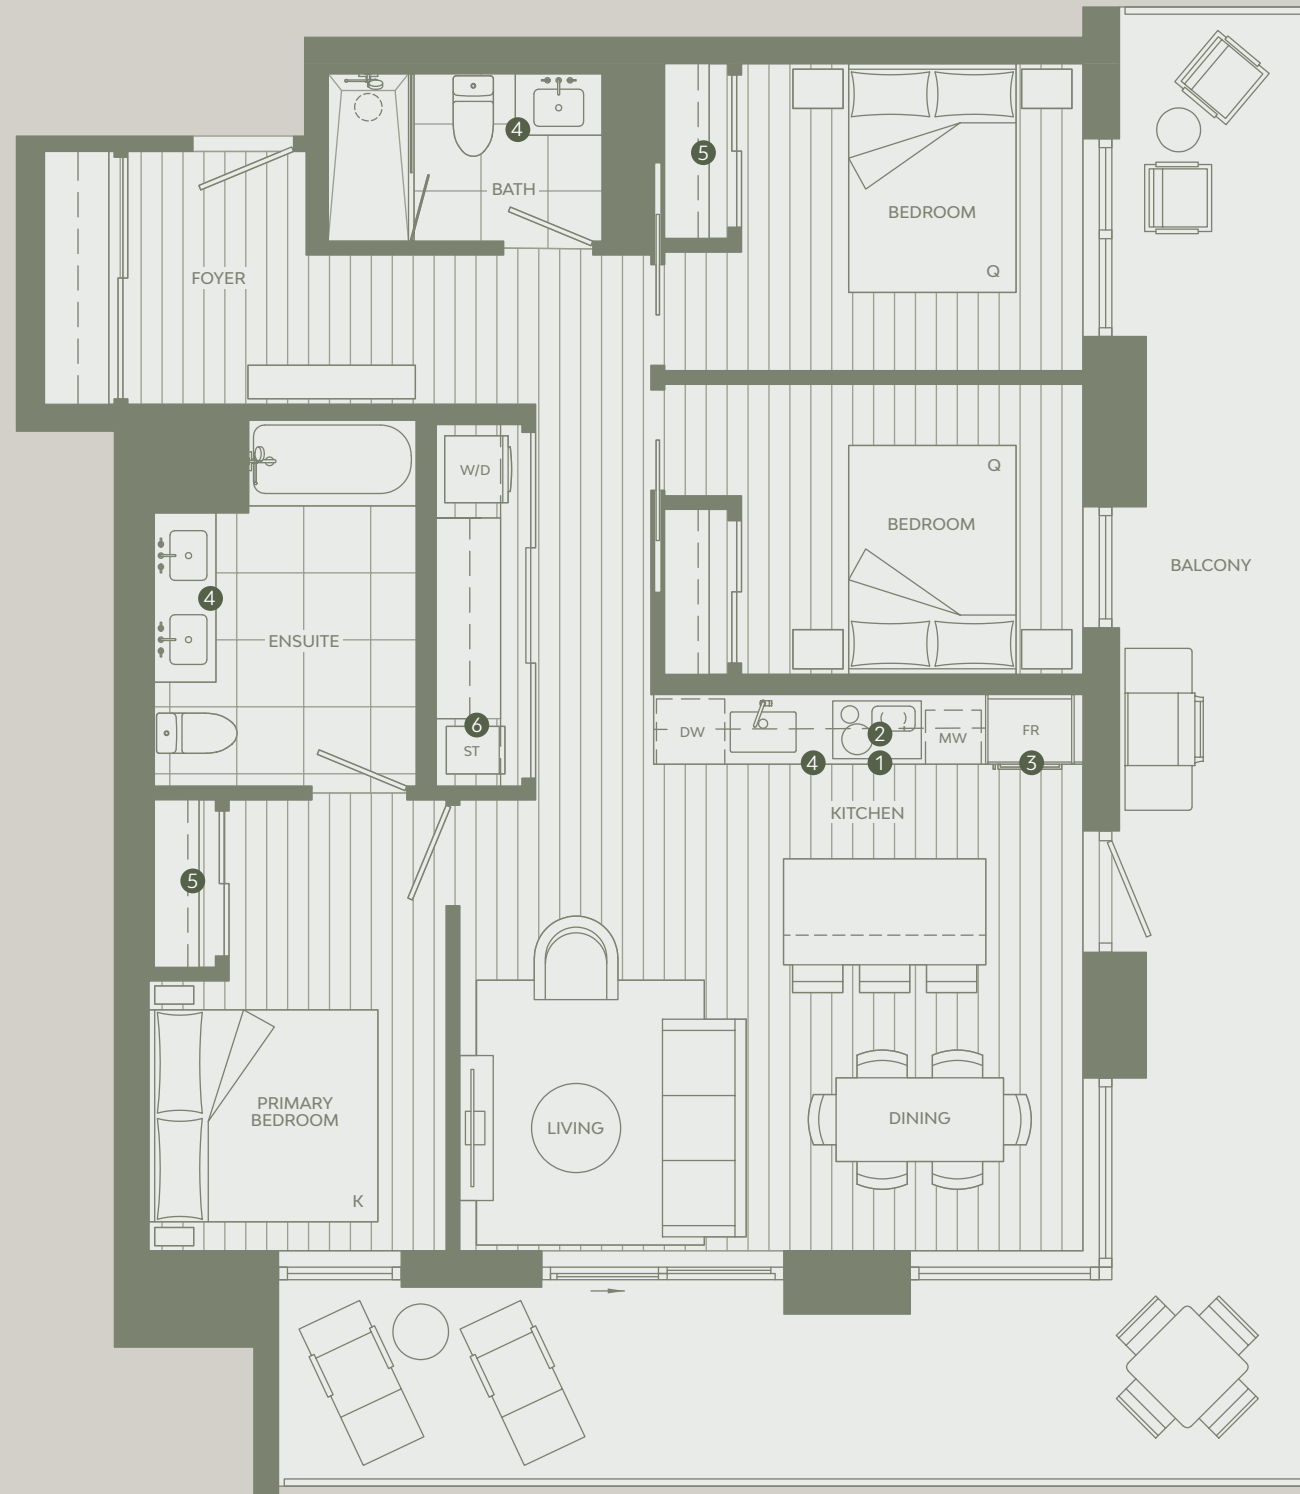

## 3 BEDROOM

Total Living 1,477 SF

Interior 1,073 SF  
Exterior 404 SF

### STATE-OF-THE-ART INCLUSIONS

- 1 Miele 30" Oven
- 2 Miele 30" Cooktop
- 3 Miele 30" Fridge
- 4 Italian-made Cabinetry
- 5 Closet System from Inform Projects
- 6 Steam Closet

LEVEL 36 - 39

ALPHA AVENUE

DAWSON STREET

HORIZON COLLECTION

Select plans with full-height balcony walls alternate on different levels.

This is not an offering for sale. Any such offering can only be made with a disclosure statement. Prices are subject to change without notice. The developer reserves the right to make changes and modifications to the information contained herein without prior notice. Dimensions, sizes, areas, specifications layout and materials are approximate only and subject to change without notice. E.R.O.E.