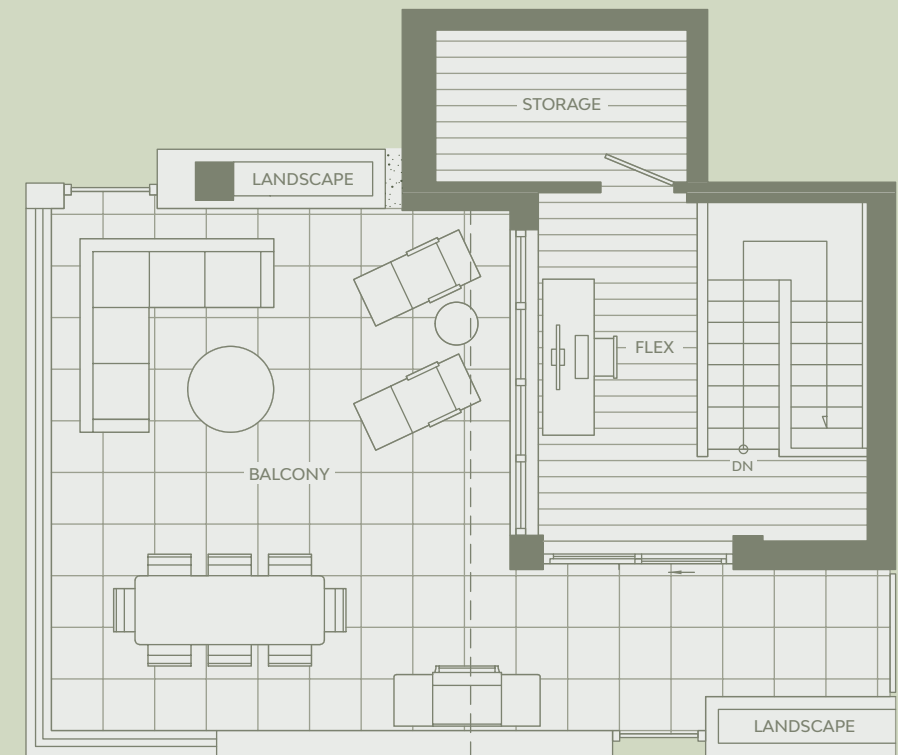

G3

3 BEDROOM & FLEX

Total Living 2,234 SF

Interior 1,470 SF

Exterior 764 SF

STATE-OF-THE-ART INCLUSIONS

- 1 Miele 30" Oven
- 2 Miele 30" Cooktop
- 3 Miele 30" Fridge
- 4 Italian-made Cabinetry
- 5 Closet System from Inform Projects
- 6 Laundry Room
- 7 Powder Room
- 8 Interior Storage

LEVEL 06

LEVEL 07

Select plans with full-height balcony walls alternate on different levels.

This is not an offering for sale. Any such offering can only be made with a disclosure statement. Prices are subject to change without notice. The developer reserves the right to make changes and modifications to the information contained herein without prior notice. Dimensions, sizes, areas, specifications layout and materials are approximate only and subject to change without notice. E.R.O.E.