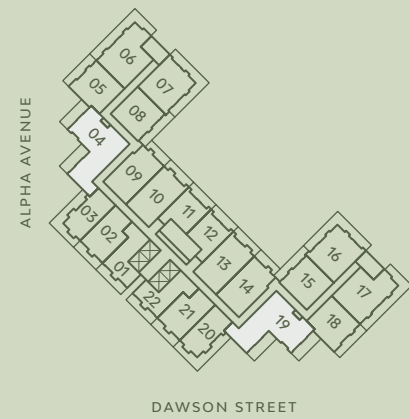

G3

3 BEDROOM & FLEX

Total Living 2,234 SF

Interior 1,470 SF

Exterior 764 SF

STATE-OF-THE-ART INCLUSIONS

- 1 Miele 30" Oven
- 2 Miele 30" Cooktop
- 3 Miele 30" Fridge
- 4 Italian-made Cabinetry
- 5 Closet System from Inform Projects
- 6 Laundry Room
- 7 Powder Room
- 8 Interior Storage

LEVEL 06

LEVEL 07

Select plans with full-height balcony walls alternate on different levels.

This is not an offering for sale. Any such offering can only be made with a disclosure statement. Prices are subject to change without notice. The developer reserves the right to make changes and modifications to the information contained herein without prior notice. Dimensions, sizes, areas, specifications layout and materials are approximate only and subject to change without notice. E.R.O.E.