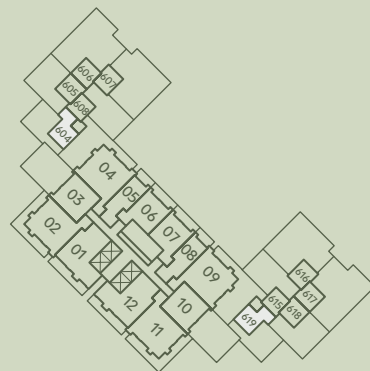

G3

3 BEDROOM & FLEX

Total Living 2,234 SF

Interior 1,470 SF

Exterior 764 SF

STATE-OF-THE-ART INCLUSIONS

- 1 Miele 30" Oven
- 2 Miele 30" Cooktop
- 3 Miele 30" Fridge
- 4 Italian-made Cabinetry
- 5 Closet System from Inform Projects
- 6 Laundry Room
- 7 Powder Room
- 8 Interior Storage

LEVEL 06

LEVEL 07

Select plans with full-height balcony walls alternate on different levels.

This is not an offering for sale. Any such offering can only be made with a disclosure statement. Prices are subject to change without notice. The developer reserves the right to make changes and modifications to the information contained herein without prior notice. Dimensions, sizes, areas, specifications layout and materials are approximate only and subject to change without notice. E.R.O.E.